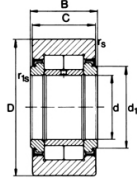

NUTR

NUTR...X

Bearing Designation

Without Seal : NUTR 17

Outer Diameter (mm) : 40

Boundary Dimensions(mm)

d : 17

D : 40